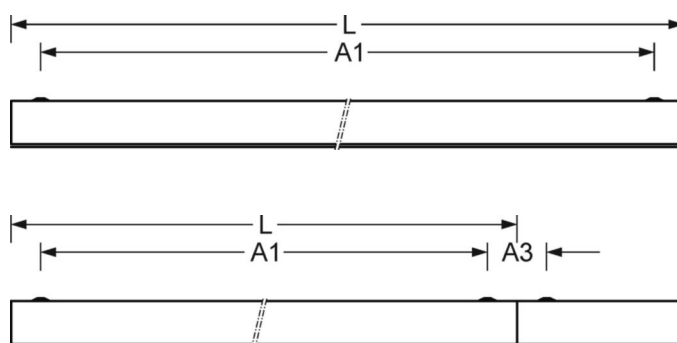

MECHANICS

Housing colour	traffic white RAL 9016
Dimensions (LxWxDxH)	1173mm x 340mm x 75mm
Ceiling system	cut-out ceilings [AD]
Weight (net)	11.5kg
Cable entry KE (X/Y)	65mm/150mm
Type of installation	Ceiling-mounted single installation, Ceiling-mounted trunking installation, Installation in clean room ceilings, Ceiling installation individual mounting

DEEP-LINK

<https://www.regiolux.de/en/article/62124026670>

Reference	LED 10000lm 940
ηLB	100 %
Φ ↓/↑	100 % / 0 %
UGR lat./long.	19.5 / 19.6

Dimensions

L	1173 mm	Length
B	340 mm	Width
H	75 mm	Height
A1	1108 mm	Mounting distance single mounting
A3	65 mm	Mounting distance between luminaires in a light run arrangement
X	65 mm	Distance cable infeed to the center of the luminaire on the X-axis
Y	150 mm	Distance cable infeed to the center of the luminaire on the Y-axis
