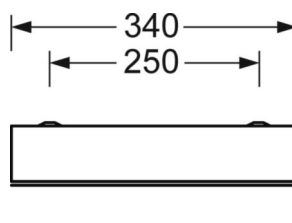

MECHANICS

Housing colour	traffic white RAL 9016
Dimensions (LxWxDxH)	1173mm x 340mm x 75mm
Ceiling system	cut-out ceilings [AD]
Weight (net)	11.5kg
Cable entry KE (X/Y)	65mm/150mm
Type of installation	Ceiling-mounted single installation, Ceiling-mounted trunking installation, Installation in clean room ceilings, Ceiling installation individual mounting

DEEP-LINK

<https://www.regiolux.de/en/article/62124026670>

Reference	LED 10000lm 940
ηLB	100 %
Φ ↓/↑	100 % / 0 %
UGR lat./long.	19.5 / 19.6

Dimensions

L	1173 mm	Length
B	340 mm	Width
H	75 mm	Height
A1	1108 mm	Mounting distance single mounting
A3	65 mm	Mounting distance between luminaires in a light run arrangement
X	65 mm	Distance cable infeed to the center of the luminaire on the X-axis
Y	150 mm	Distance cable infeed to the center of the luminaire on the Y-axis
