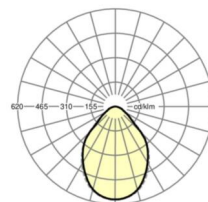

LIGHTING TECHNOLOGY

Placement	LED, Colour rendering/Light colour CRI ≥ 90 / 4000K
Colour tolerance (MacAdam)	3SDCM
Photobiological safety (Luminaire)	RG0
Nominal luminous flux	10044lm
Nominal luminous flux-emergency lighting mode	10044lm
LED service life	80000h L80/B10 (Tq 35°C), 90000h L80/B10 (Tq 25°C), 40000h L90/B10 (Tq 25°C)
Luminaire luminous efficiency	104lm/W
UGR lat./long.	19.5 / 19.6

MECHANICS

Housing colour	traffic white RAL 9016
Dimensions (LxWxDxH)	1173mm x 340mm x 75mm
Ceiling system	cut-out ceilings [AD]
Weight (net)	11.5kg
Cable entry KE (X/Y)	65mm/150mm
Type of installation	Ceiling-mounted single installation, Ceiling-mounted trunking installation, Installation in clean room ceilings, Ceiling installation individual mounting

DEEP-LINK

<https://www.regiolux.de/en/article/62124026670>

Reference	LED 10000lm 940
ηLB	100 %
Φ ↓/↑	100 % / 0 %
UGR lat./long.	19.5 / 19.6

Dimensions

L	1173 mm	Length
B	340 mm	Width
H	75 mm	Height
A1	1108 mm	Mounting distance single mounting
A3	65 mm	Mounting distance between luminaires in a light run arrangement
X	65 mm	Distance cable infeed to the center of the luminaire on the X-axis
Y	150 mm	Distance cable infeed to the center of the luminaire on the Y-axis
